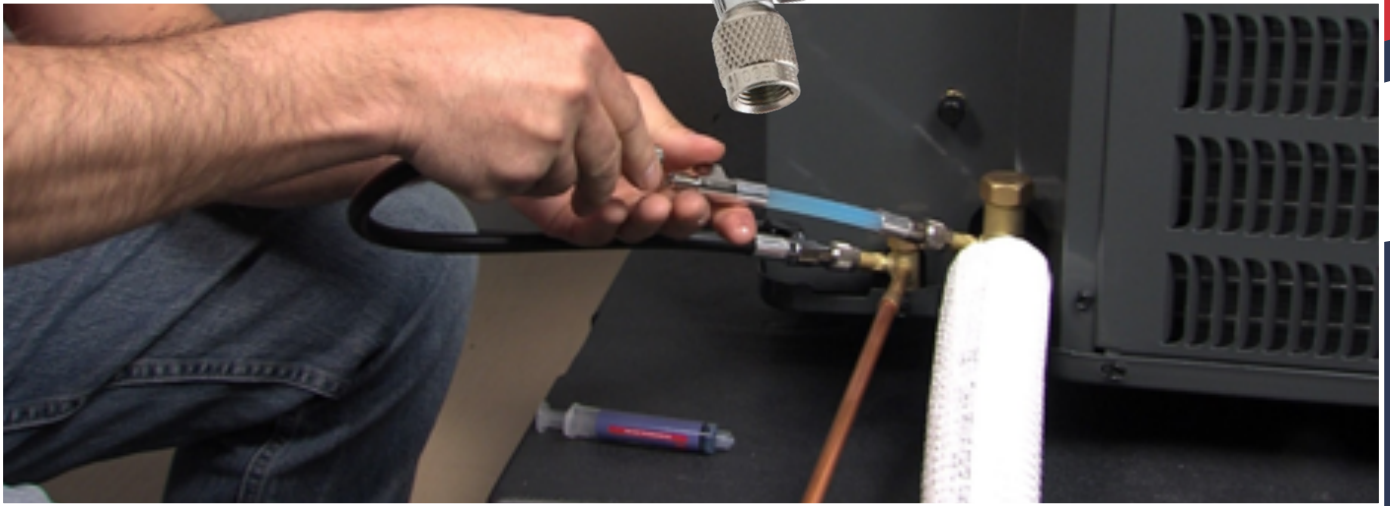

- Quick connection
- Keep your tools in the truck
 - High quality brass, valves, and hose
- **REUSABLE**

The biggest cost factor in manufacturing an injectable product is in the injector, and our competitors have you throw this away after one use! The savings with our re-usable tool start at 50% and multiply for every use. Our injector can be used with the manifolds or the Smart Adapter Hose .