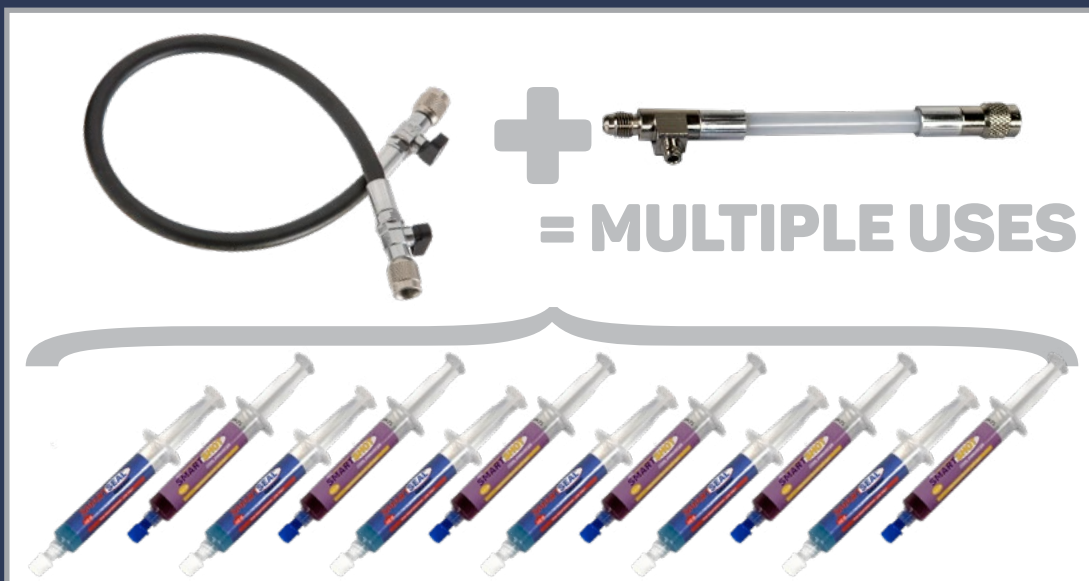

COOLAIR

PRODUCTS

5850 Waterloo Road , Suite 140
Columbia, Md 21045
Phone: 443-506-8560

www.coolairproducts.net
info@coolairproducts.net

**OUR UNIVERSAL
SMART ADAPTER HOSE
ALLOWS FOR A QUICK INJECTION
WITHOUT THE USE OF MANIFOLDS.**

- Quick connection
- Keep your tools in the truck
 - High quality brass, valves, and hose
- **REUSABLE**

The biggest cost factor in manufacturing an injectable product is in the injector, and our competitors have you throw this away after one use! The savings with our re-usable tool start at 50% and multiply for every use. Our injector can be used with the manifolds or the Smart Adapter Hose .

The Smart Adapter Hose and Quick Injection Tool are backed by an extensive warranty and will be replaced free of charge if there are any issues. Just call use and we will ship a replacement same day.